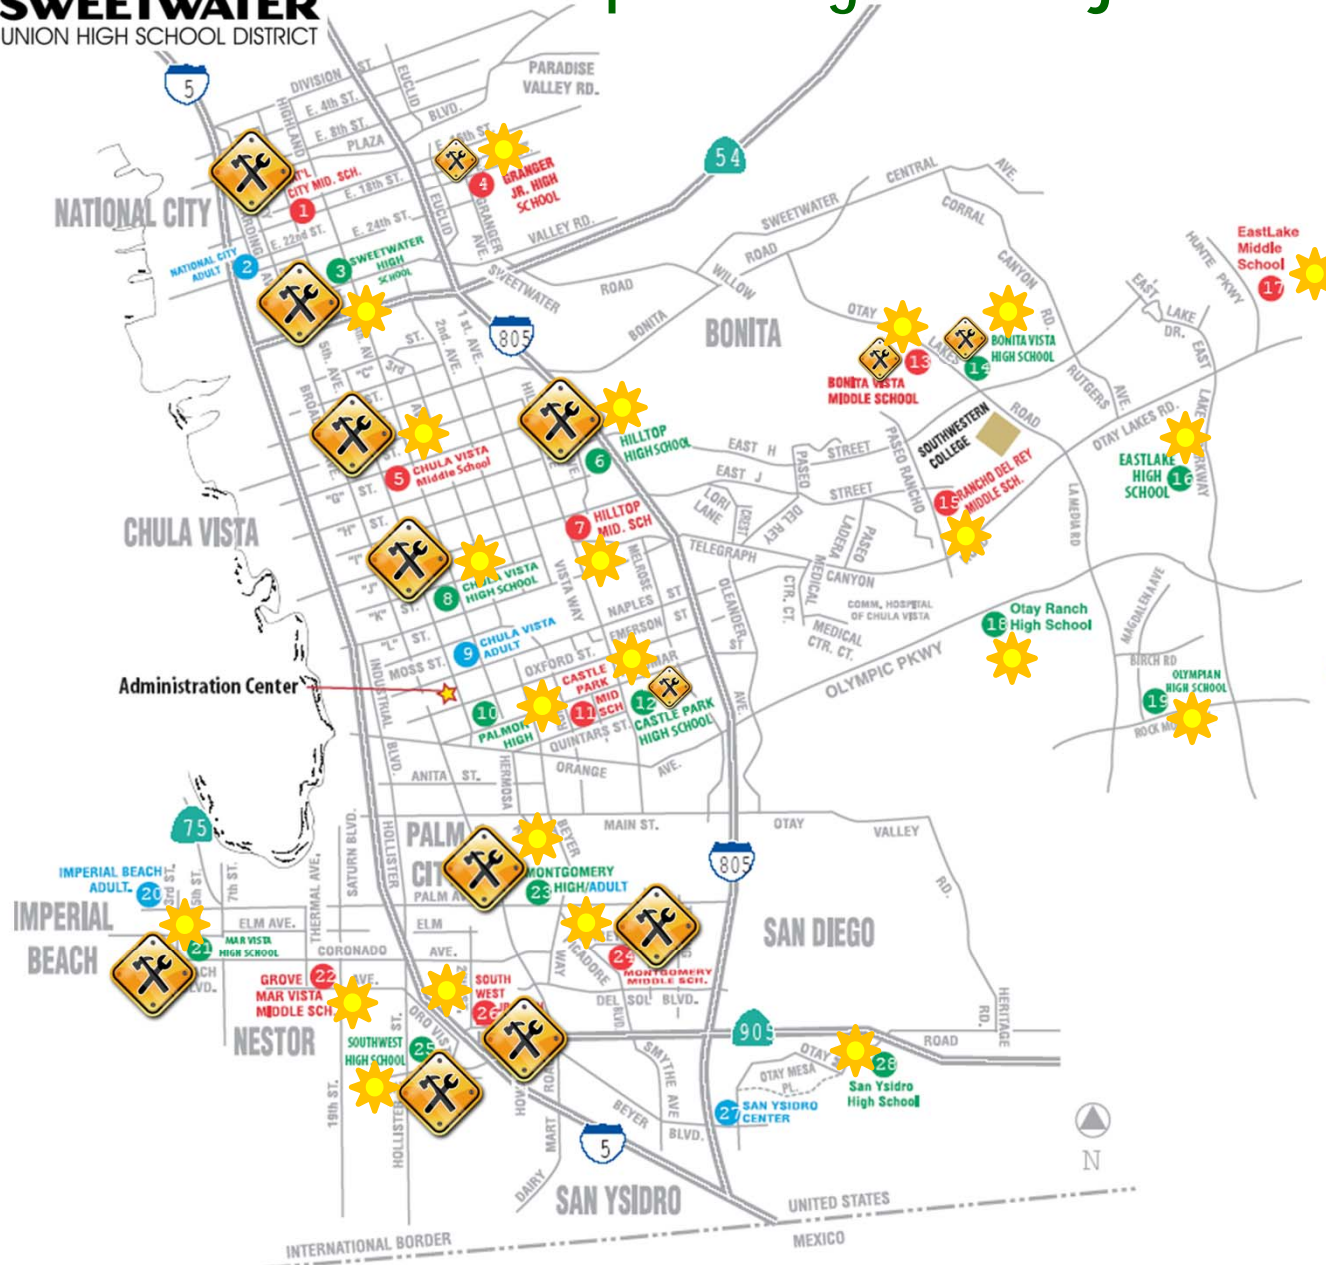

Prop O Program Project Locations

LEGEND

- Junior Highs & Middle Schools
- Senior Highs
- Adult Schools
- 10 Major Projects
- Small Projects
- Solar Projects